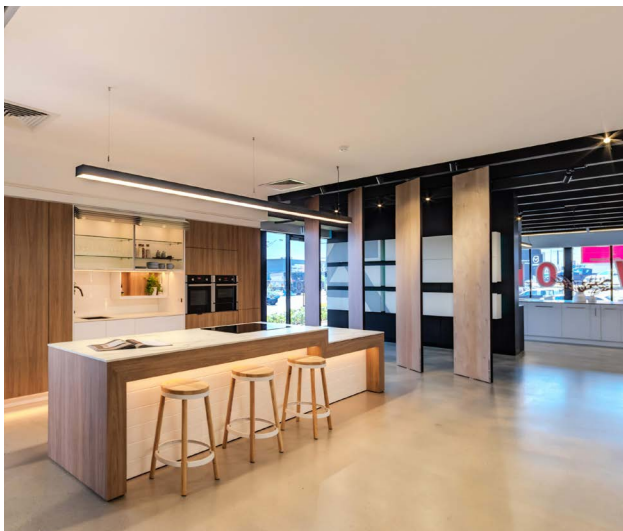

📍 15 Mumford Pl, Balcatta WA 6021

🕒 8am - 4pm Mon - Fri *(Appointment required. [Book here](#))*

Seima

If you want your laundry, kitchen and bathroom to look like it come straight out of Architectural Digest, then make sure to stop by Seima. You're bound to find something that aligns with your vision amongst their wide range of quality products.

📍 40 Radius Lp, Bayswater WA 6053

🕒 8am - 4pm Mon - Fri

(Appointment required. [Book here](#))

Polytec

Polytec is an Australian decorative board and laminate brand that specialises in surfaces and doors for kitchens, laundries, wardrobes and more. Visit their Osborne Park to peruse their range of beautiful samples.